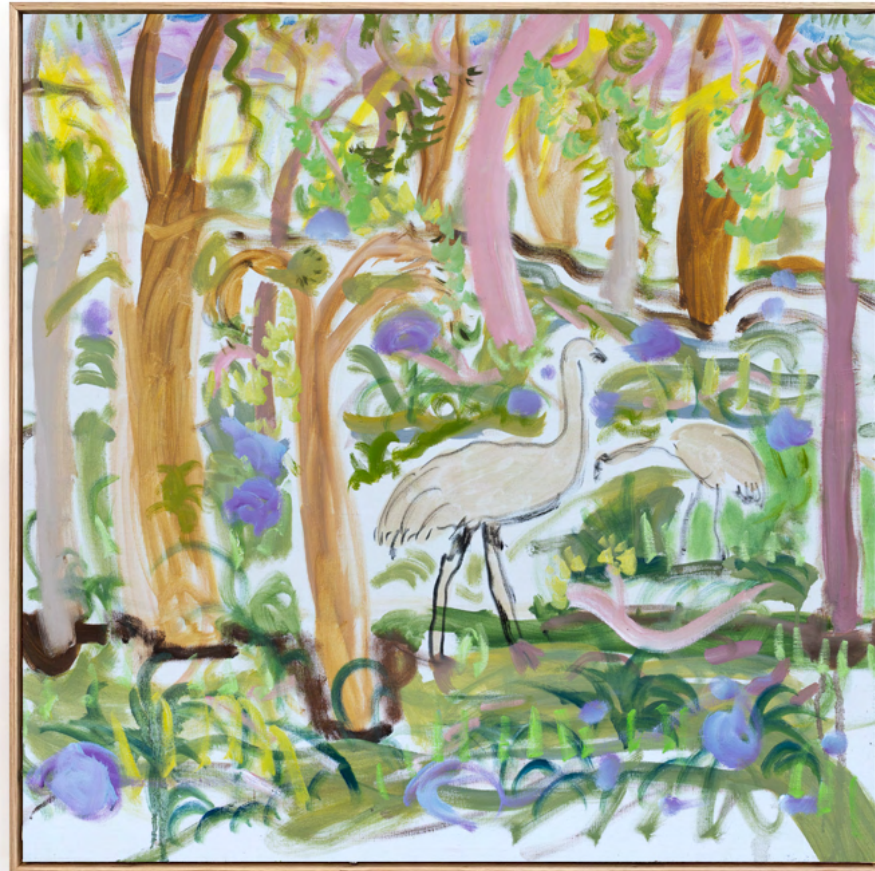

Gamma All The Way To The Coast

Oil on Linen
Framed in Tasmanian Oak
1300 x 1900mm

\$7500

Gariwerd Tree Scene

Oil on Linen
Framed in Tasmanian Oak
1100 x 1600mm

\$7500

Ghost Emus At Base Of Mud-Dadjug

Oil on Linen
Framed in Tasmanian Oak
810 x 810mm

SOLD

Gamma Hits An Eel Family

Oil on Canvas
Framed in Tasmanian Oak
1010 x 1010mm

SOLD

Ghost Emus

Oil on Linen
Framed in Tasmanian Oak
820 x 810mm

\$5250

Mud-Dadjug Path

Oil on Linen
Framed in Tasmanian Oak
810 x 810mm

\$5250

Foothill With Cockies

Oil on Linen
Framed in Tasmanian Oak
810 x 810mm

\$5250

Emu Study

Oil on Linen
Framed in Tasmanian Oak
810 x 810mm

SOLD

Magma Amphiatre

Oil on Linen
Framed in Tasmanian Oak
800 x 800mm

\$5250

Gariwerd Doline

Oil on Linen
Framed in Tasmanian Oak
800 x 800mm

\$5250

Light Up Moment

Oil on Canvas
Framed in Tasmanian Oak
610 x 920mm